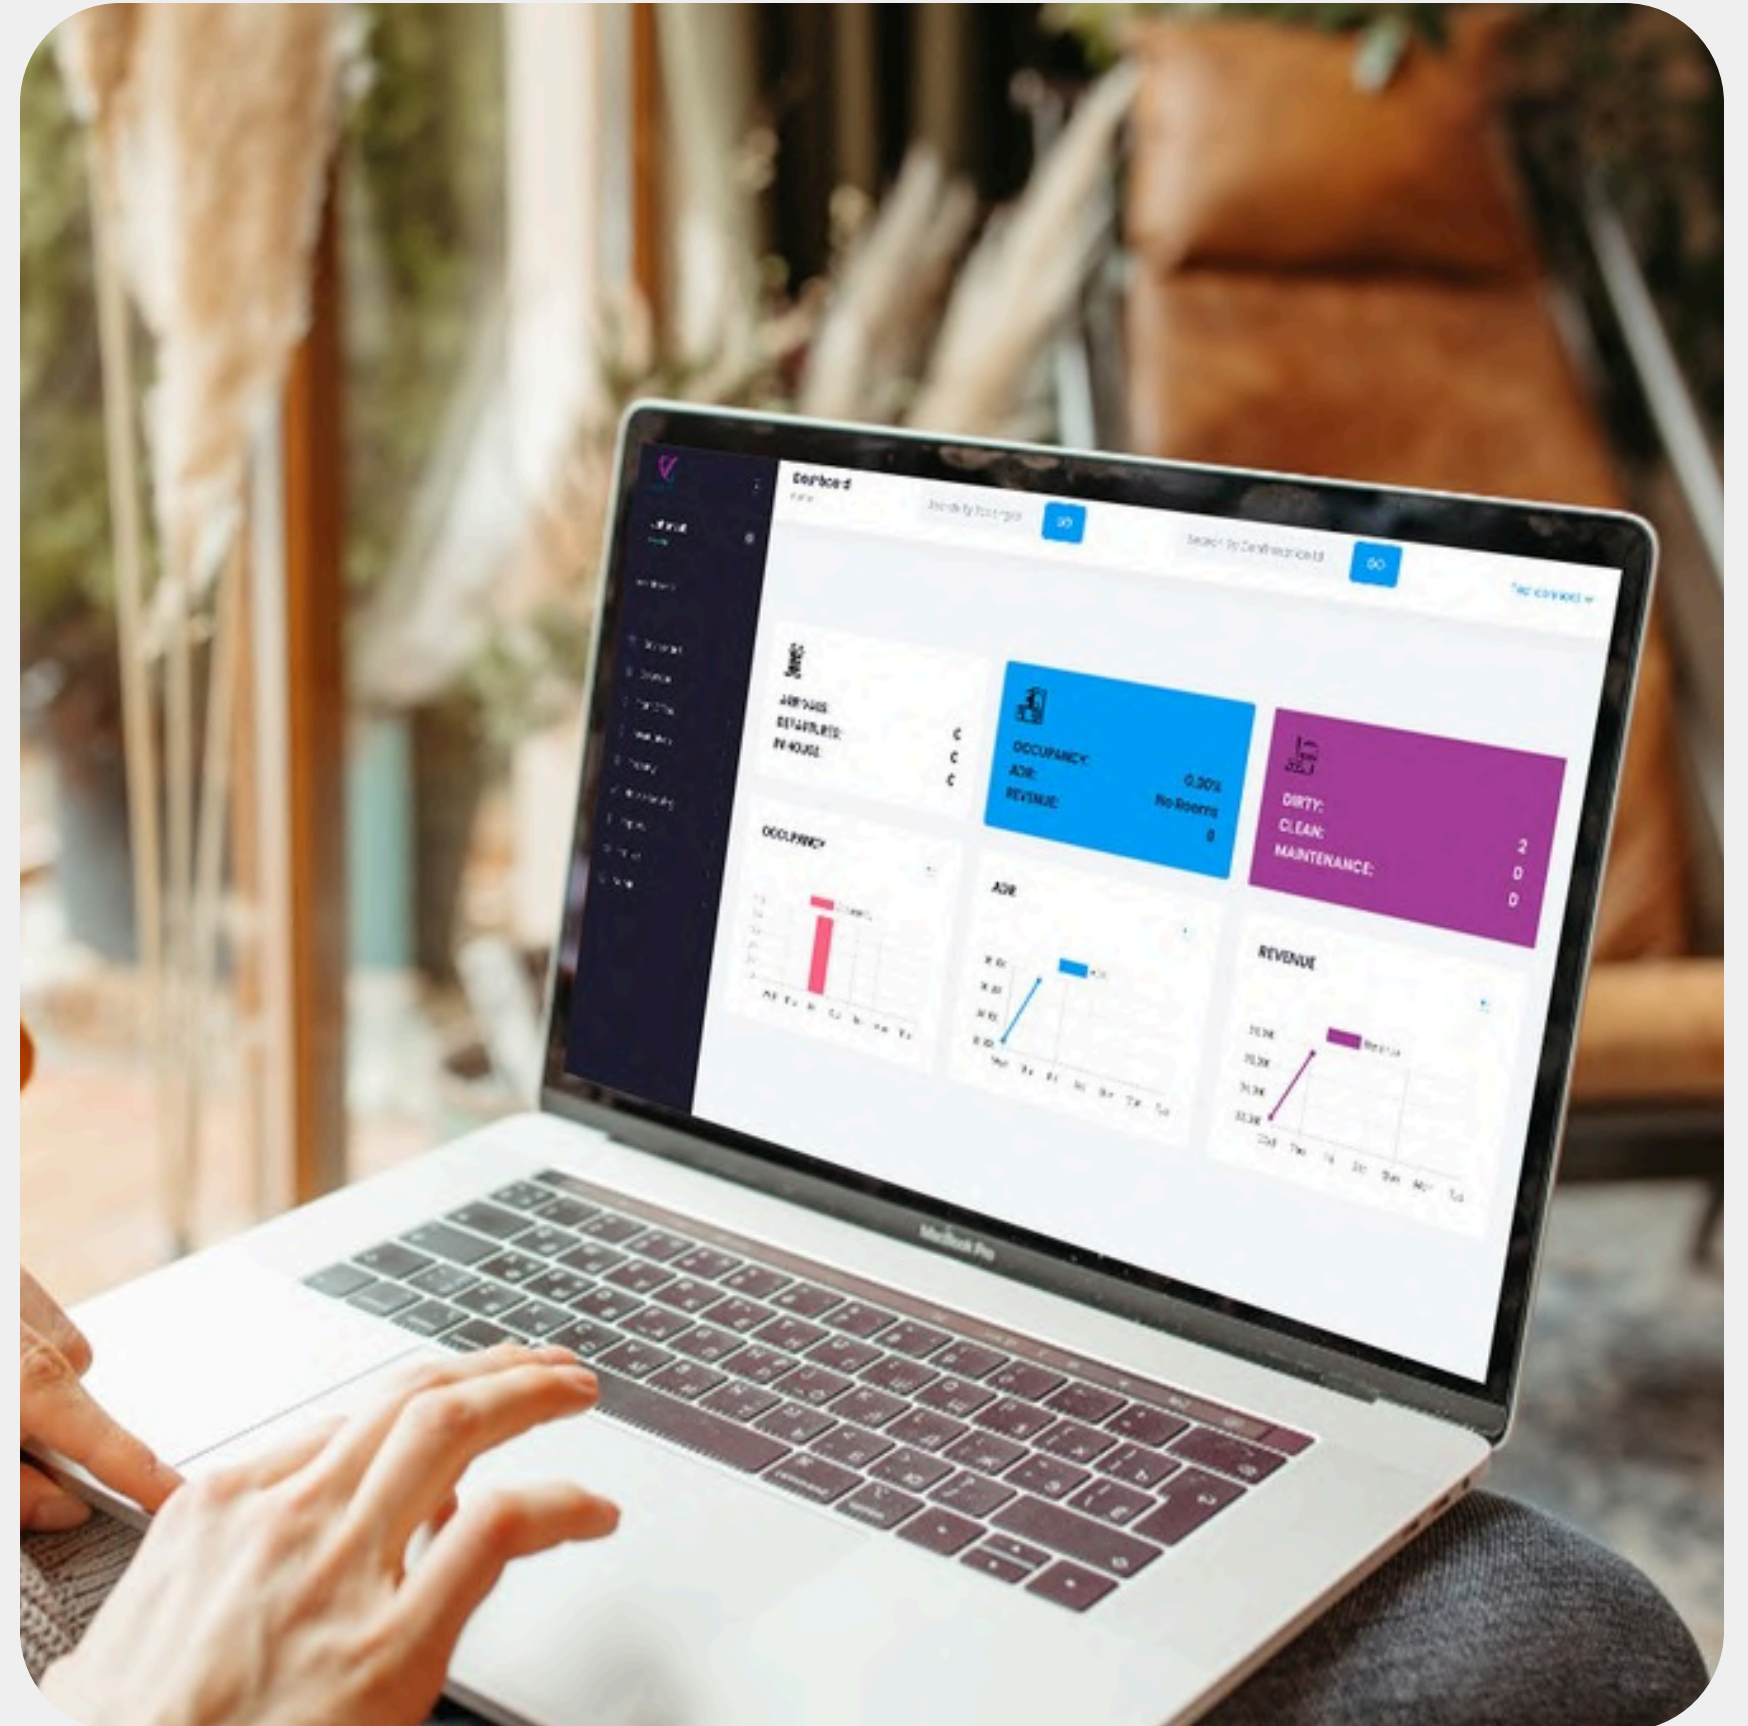

Works with Your Ecosystem

- Fully integrated with **Vista PMS**
- Seamless connection with **BookNow Engine**
- Centralized inventory management

One ecosystem. Full control.

Connect | Powered by Purple Technologies