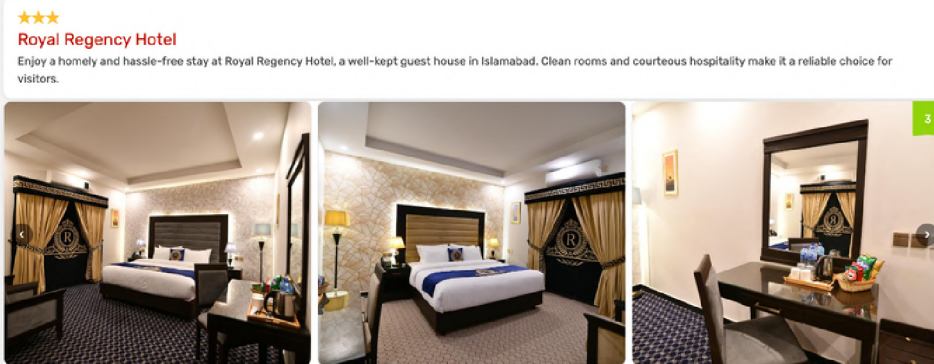

Check-In: 02:00 PM Check-Out: 12:00 PM

Property Facilities:

- ☑ Newspaper ☑ Handbook ☑ Wifi ☑ Extra towel ☑ Reception ☑ Security ☑ Coffee/Tea ☑ 24 Hour Reception ☑ Duty Free Shop ☑ Temperature ☑ Wifi

Deluxe Double Room
300 sq ft
1 Bed(s).

Deluxe double room is equipped with modern amenities for modern day traveler. Deluxe Double Room with amenities like AC, TV.

- ☑ Coffee/Tea ☑ Secure ☑ Store ☑ Newspaper ☑ Safe Deposit ☑ Slippers ☑ Toilet ☑ Toiletries ☑ Wifi ☑ Phone
- ☑ TV ☑ View

Available Rate Plan(s)

Rate Name	Breakfast	Pax	Refundable	Cancellation	Total Price	Select
B2B-USD	Included	Adults: 1 Children: 0	Refundable	96 hours	PKR 17,607.47	- 1 +

Deluxe Twin Room
300 sq ft
2 Bed(s).

Deluxe twin room with 2 single beds and state-of-the-art facilities is ideal for families and business travelers. Deluxe Twin Room with amenities like AC, TV.

- ☑ Fan ☑ Slippers ☑ Sofa ☑ Toilet ☑ Toiletries ☑ Towel & Linen ☑ Shower ☑ Wardrobe ☑ Temperature ☑ Wifi ☑ Room Service ☑ AC ☑ Phone ☑ View

Available Rate Plan(s)

Rate Name	Breakfast	Pax	Refundable	Cancellation	Total Price	Select
B2B-USD	Included	Adults: 1 Children: 0	Refundable	96 hours	PKR 32,560.77	ADD

Executive Room
330 sq ft
1 Bed(s).

Executive room is ideal for business traveler looking for a luxurious accommodation with modern facilities. Executive Room with amenities like AC, TV.

- ☑ Coffee/Tea ☑ Store ☑ Newspaper ☑ Toiletries ☑ Shower ☑ Room Service ☑ Room Service ☑ View ☑ AC ☑ Phone

Available Rate Plan(s)

Rate Name	Breakfast	Pax	Refundable	Cancellation	Total Price	Select
B2B-USD	Included	Adults: 1 Children: 0	Refundable	96 hours	PKR 25,183.24	ADD

Standard Room
280 sq ft
1 Bed(s).

Standard room with a King bed and modern facilities is ideal for business traveler. Standard Room with amenities like AC, TV.

- ☑ Store ☑ Toilet ☑ Toiletries ☑ Work Desk ☑ Wifi ☑ Free Parking ☑ Curtain ☑ Slippers ☑ Towel & Linen ☑ Wardrobe ☑ Breakfast ☑ AC ☑ Phone ☑ View

Your Reservation

Deluxe Double Room

Check-in: 2026-03-27
Check-out: 2026-03-28

Room(s) x 1
Total: PKR 15,241.55 + PKR 2355.92 Tax
Sub-Total: PKR 17,607.47

Grand Total
PKR 17,607.47

Confirm

THE SOLUTION

Direct Access to Contracted Hotel Inventory

BED&BEDS GIVES YOU

- ☑ Access to directly contracted hotel inventory
- ☑ Exclusive B2B net rates (no middle layers)
- ☑ Freedom to resell with your own markup

NO AGGREGATORS. NO DEPENDENCY. FULL CONTROL