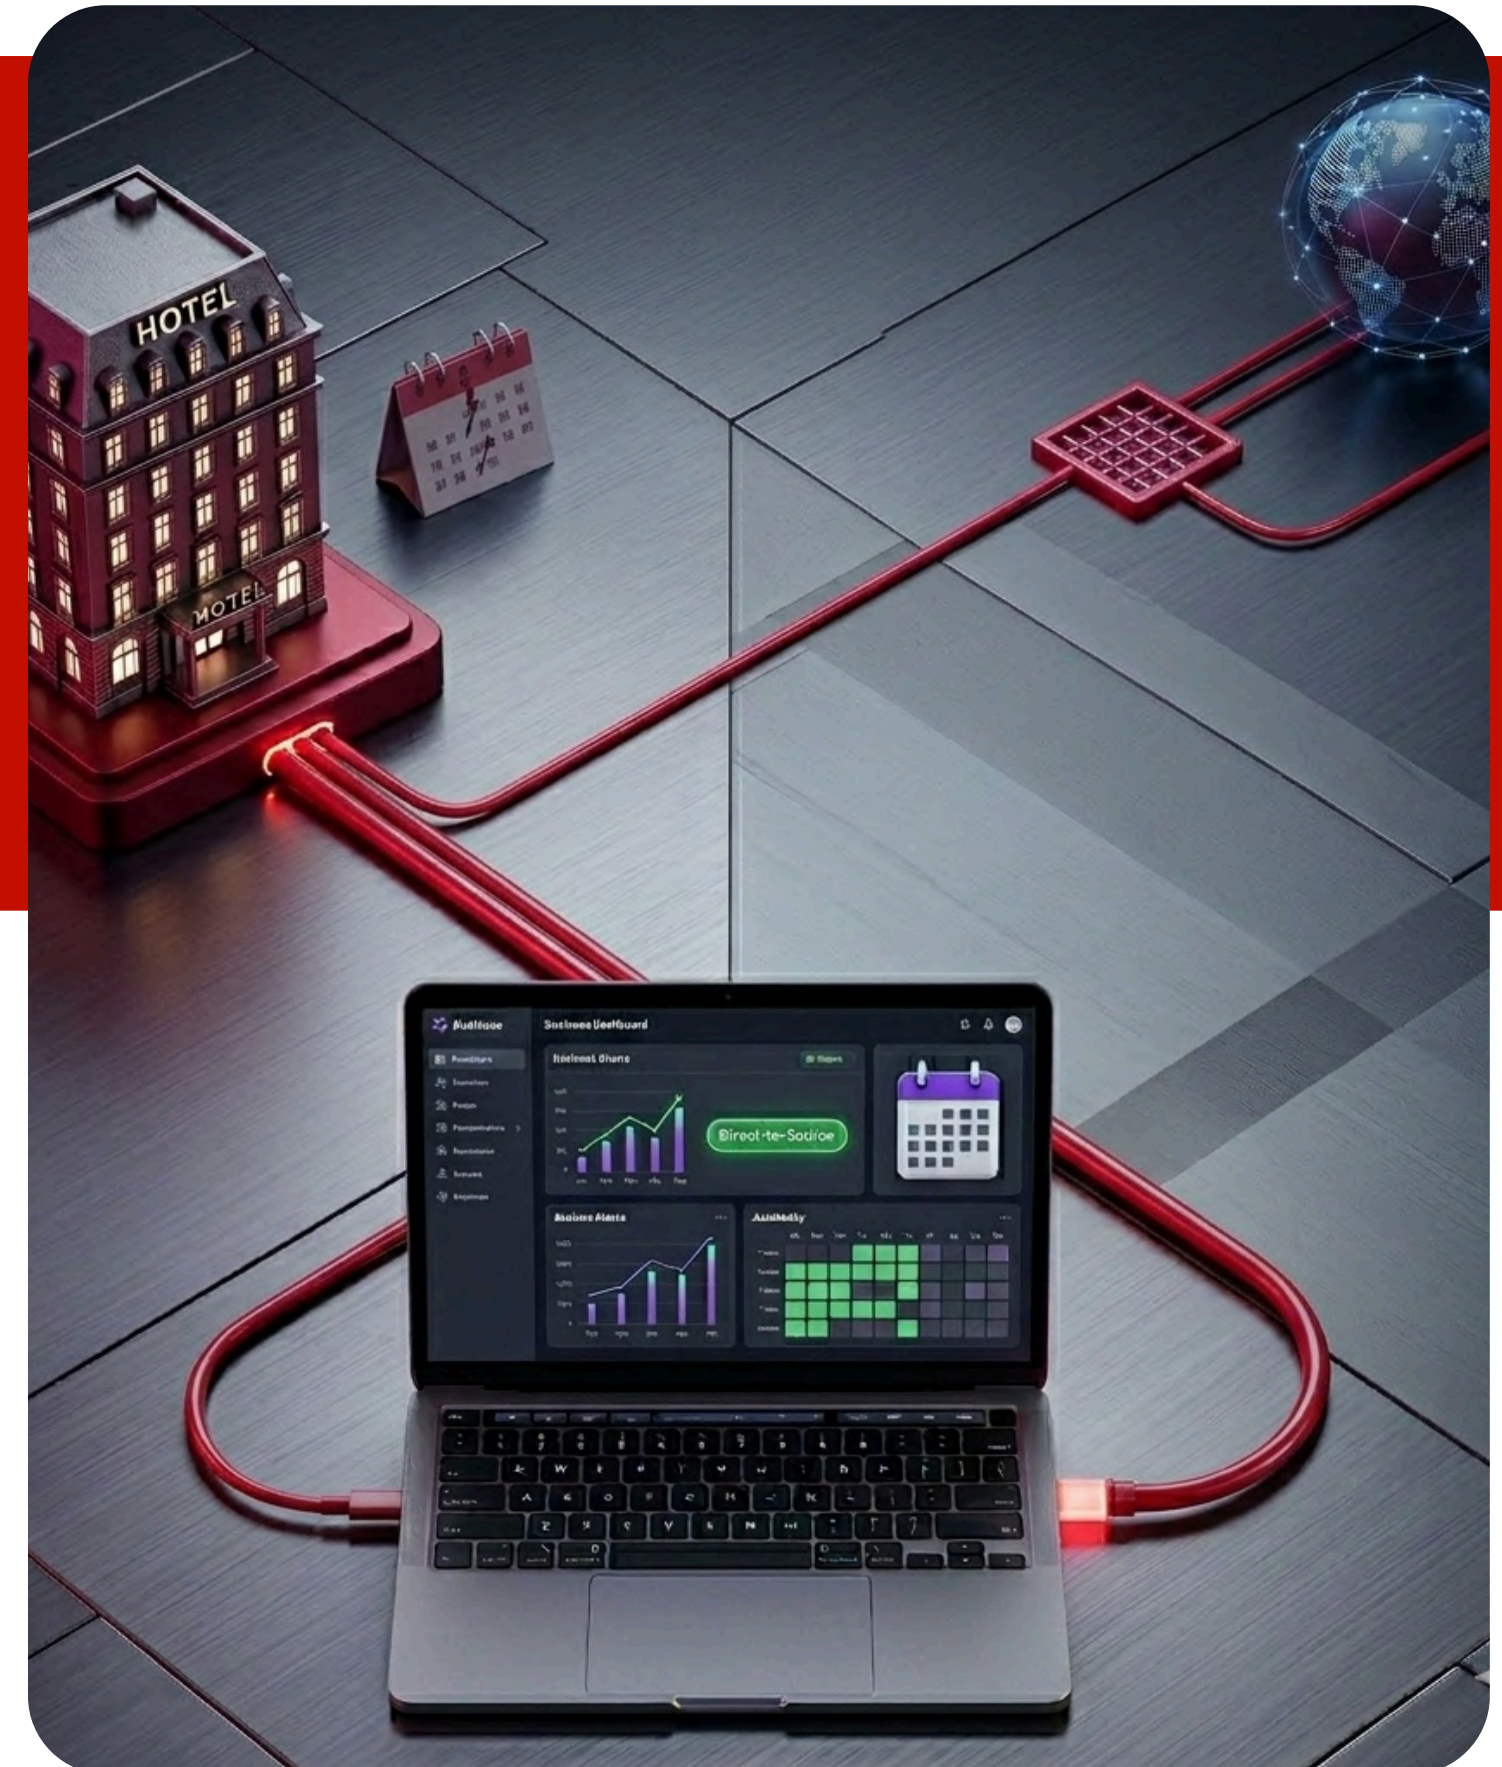

WHAT MAKES BED&BEDS DIFFERENT

- ✓ Direct Hotel Contracts Only (No third-party APIs)
- ✓ No rate fluctuation from external suppliers
- ✓ Better control over pricing & availability
- ✓ Stronger reliability & consistency
- ✓ Built for serious B2B distribution