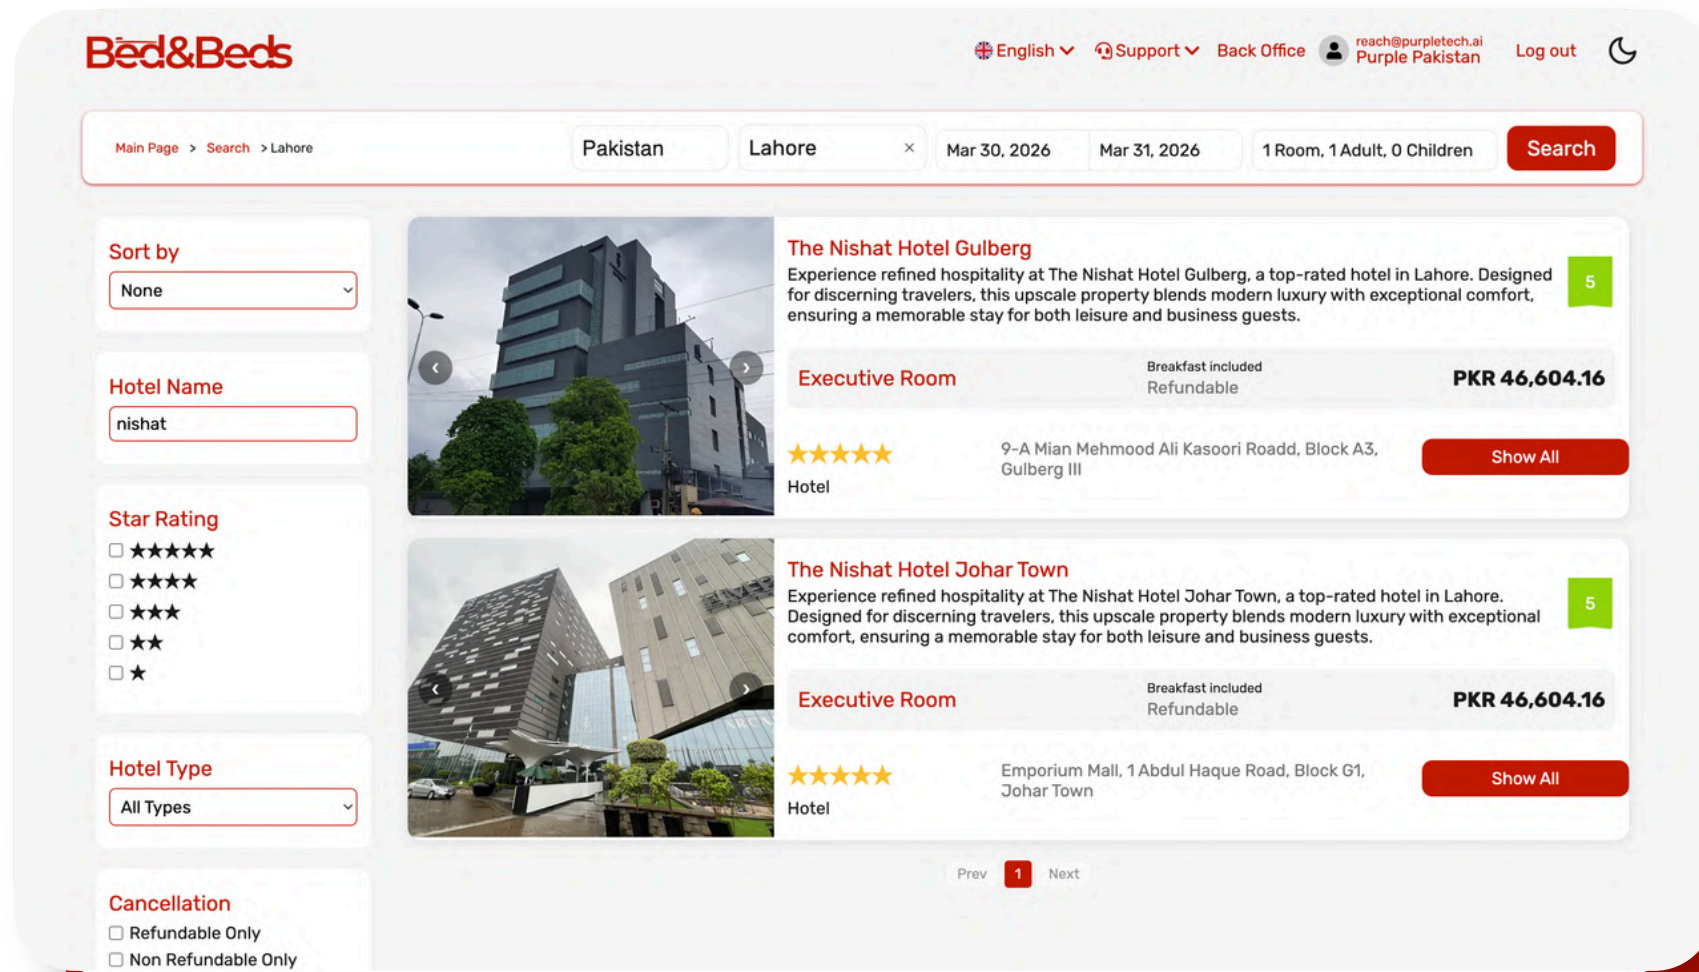

RELIABILITY & CONTROL

- ✓ Direct hotel relationships
- ✓ Stable rates (no sudden fluctuations)
- ✓ Verified listings & quality control
- ✓ Booking tracking & reporting

BUILT ON TRUST, NOT AGGREGATION